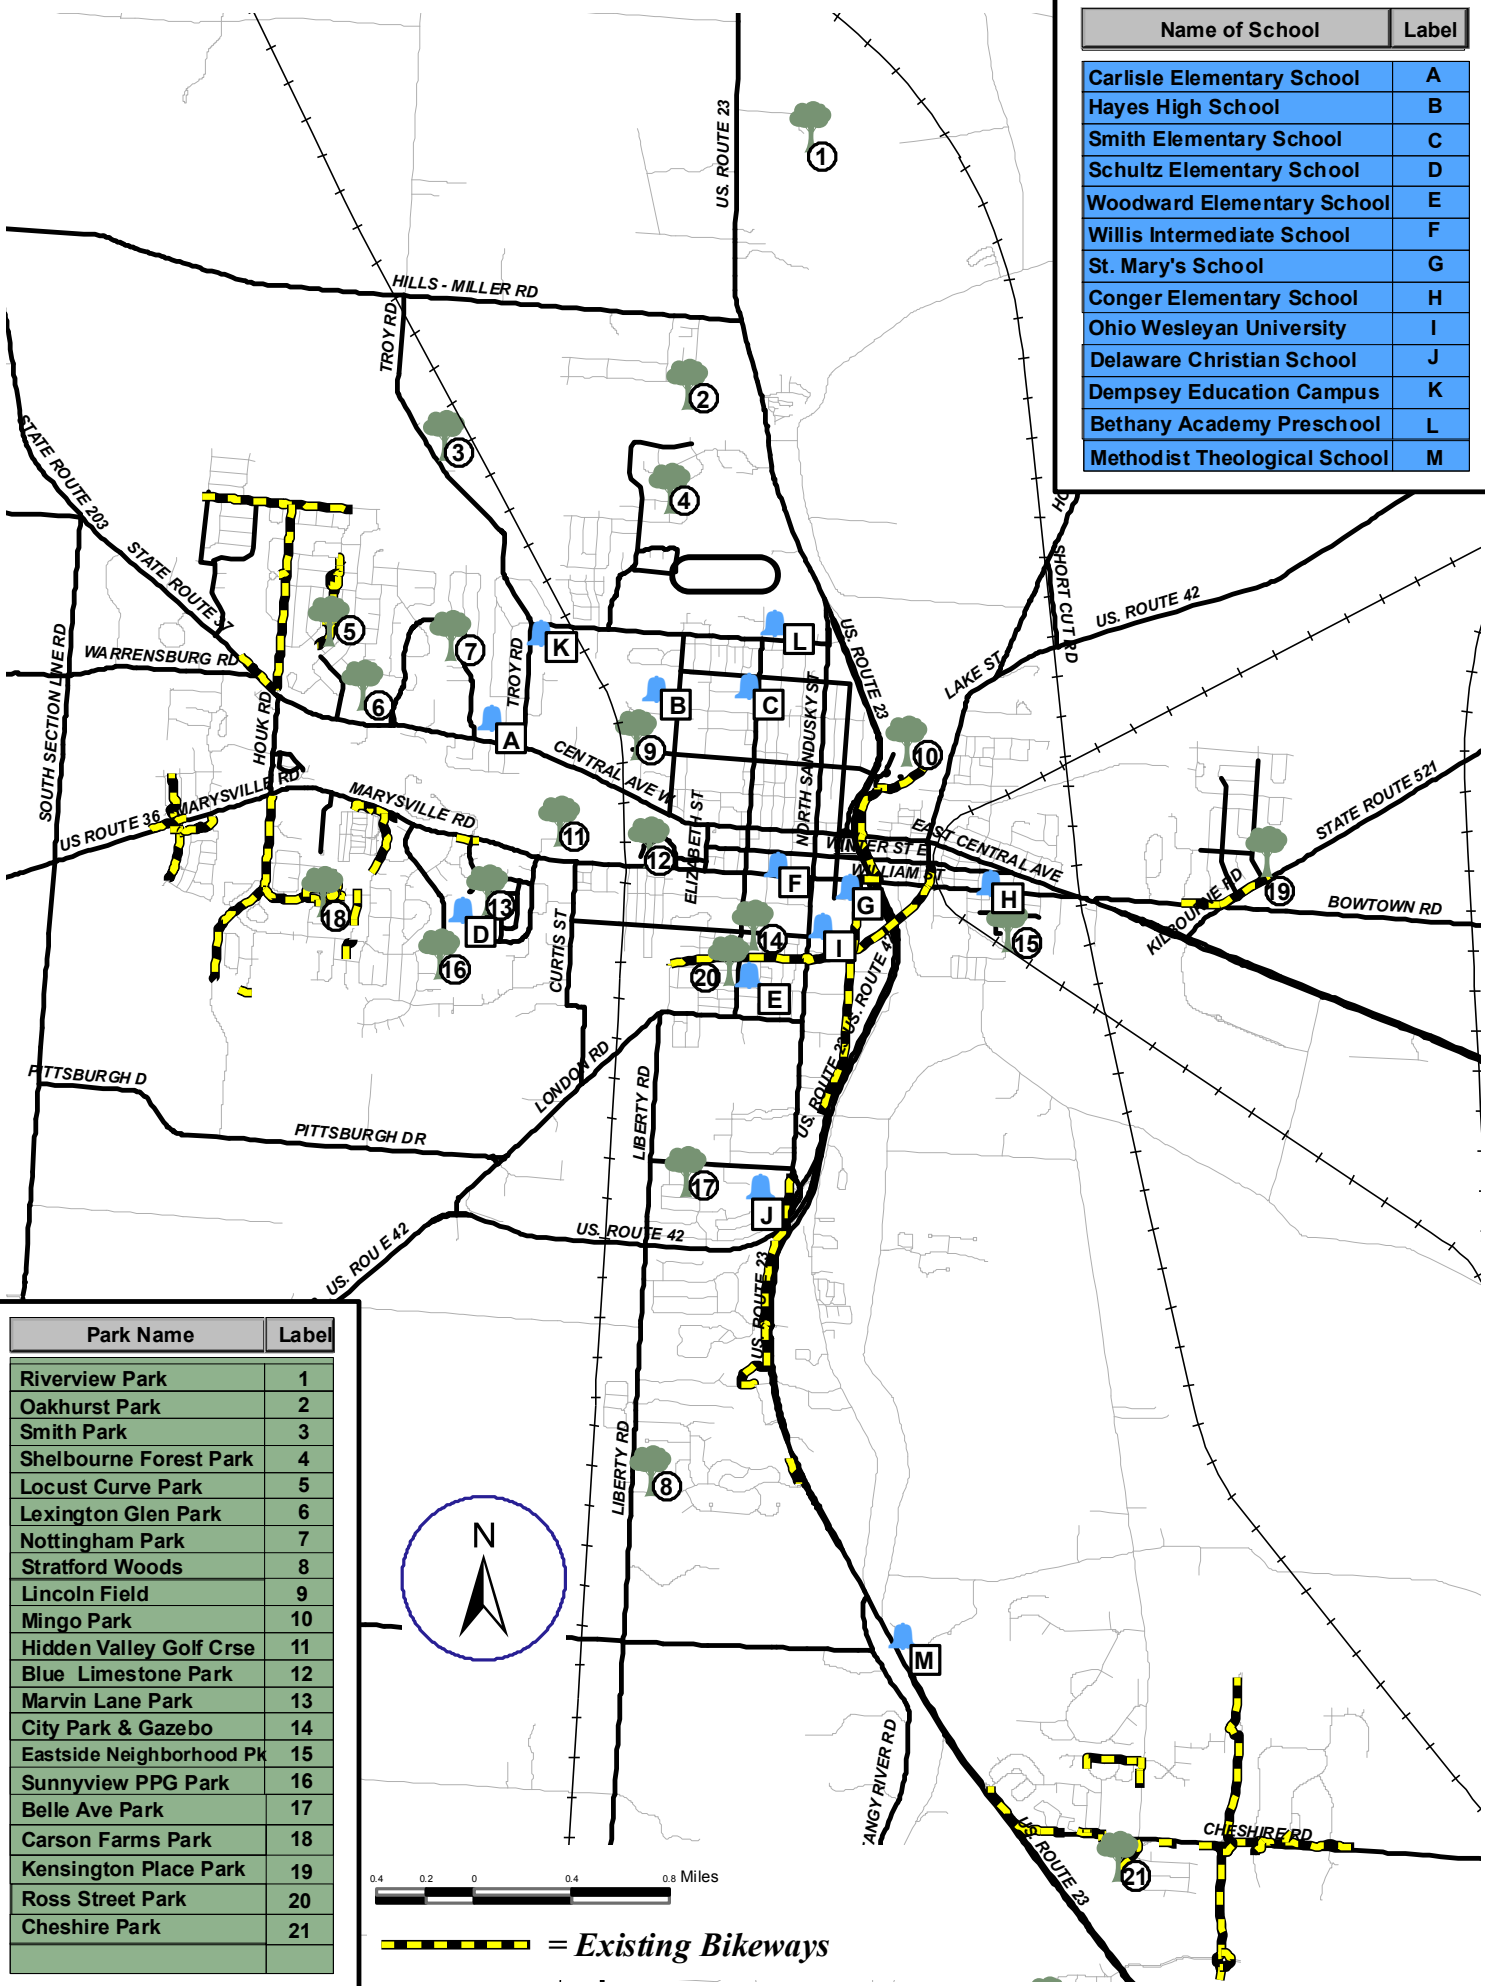

Name of School	Label
Carlisle Elementary School	A
Hayes High School	B
Smith Elementary School	C
Schultz Elementary School	D
Woodward Elementary School	E
Willis Intermediate School	F
St. Mary's School	G
Conger Elementary School	H
Ohio Wesleyan University	I
Delaware Christian School	J
Dempsey Education Campus	K
Bethany Academy Preschool	L
Methodist Theological School	M

Park Name	Label
Riverview Park	1
Oakhurst Park	2
Smith Park	3
Shelbourne Forest Park	4
Locust Curve Park	5
Lexington Glen Park	6
Nottingham Park	7
Stratford Woods	8
Lincoln Field	9
Mingo Park	10
Hidden Valley Golf Crse	11
Blue Limestone Park	12
Marvin Lane Park	13
City Park & Gazebo	14
Eastside Neighborhood Pk	15
Sunnyview PPG Park	16
Belle Ave Park	17
Carson Farms Park	18
Kensington Place Park	19
Ross Street Park	20
Cheshire Park	21

= Existing Bikeways